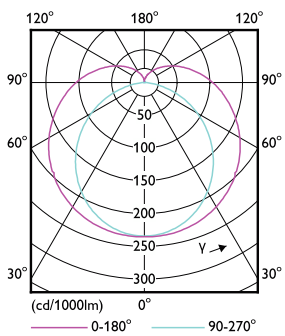

Light Distribution Diagram - MAS LEDtube HF 1500mm UO 24W865 T8