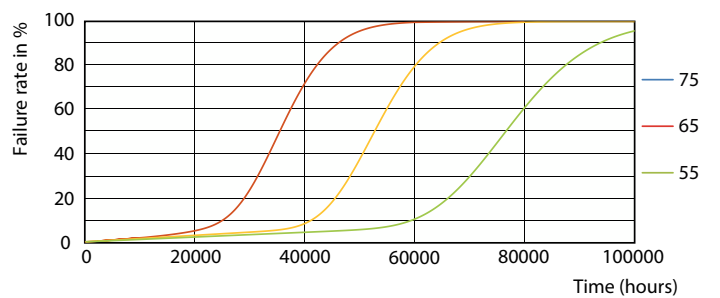

Spectral Power Distribution Colour - MAS LEDtube HF 1500mm UO 24W865 T8

Light Distribution Diagram - MAS LEDtube HF 1500mm UO 24W865 T8

Levensduur

Lumen Maintenance Diagram - MAS LEDtube HF 1500mm UO 24W865 T8