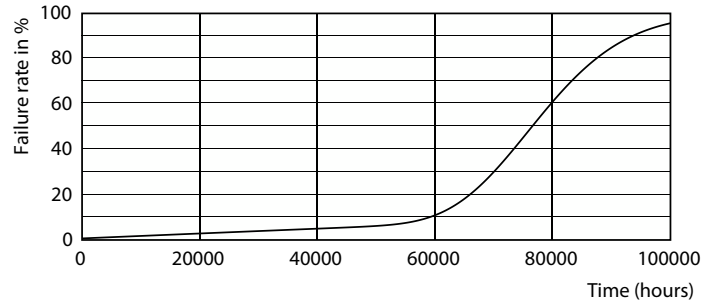

MASTER LEDtube InstantFit HF T8

Levensduur

Life Expectancy Diagram - MAS LEDtube HF 1500mm UO 24W865 T8