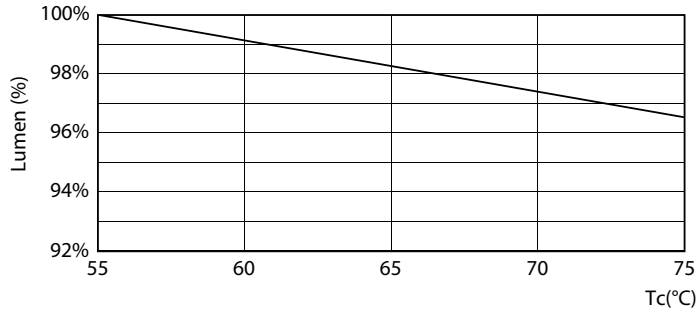

MASTER LEDtube InstantFit HF T8

Levensduur

Lumen Maintenance Diagram - MAS LEDtube HF 1500mm UO 24W865 T8